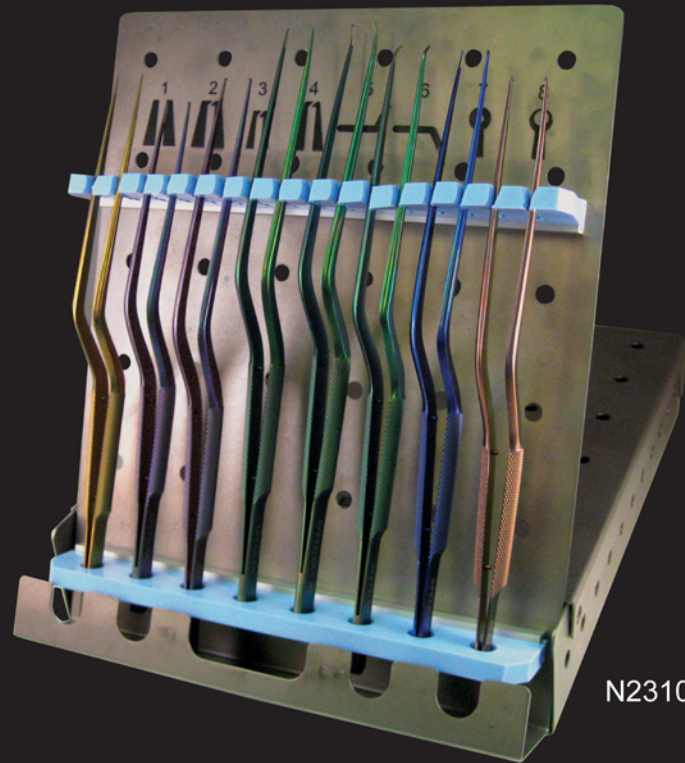

- ▲ 8 forceps in a custom titanium tray
- ▲ Designed by Dr. Robert Spetzler for the unique challenges of microsurgery
- ▲ Crisp edges and polished surfaces
- ▲ Color coded handles keep instruments organized in the custom tray

N23105-SET

#1 Straight Forceps
0.5mm Tips, 21cm
N4401

#5 Curved Up Forceps
0.3mm Tip with Interlocking
1x2 Teeth, 21cm
N4405

#2 Straight Forceps
0.5mm Tip with Interlocking
1x2 Teeth, 18cm
N4402

#6 Curved Down Forceps
0.3mm Tip with Interlocking
1x2 Teeth, 21cm
N4406

#3 Straight Forceps
0.5mm Tip with Interlocking
1x2 Teeth, 21cm
N4403

#7 Ring Forceps
2.0mm Ring Tip, 21cm
N4407

#4 Straight Forceps
0.3mm Tip with Interlocking
1x2 Teeth, 21cm
N4404

#8 Cup Forceps
1.5mm Cup Tip, 21cm
N4408